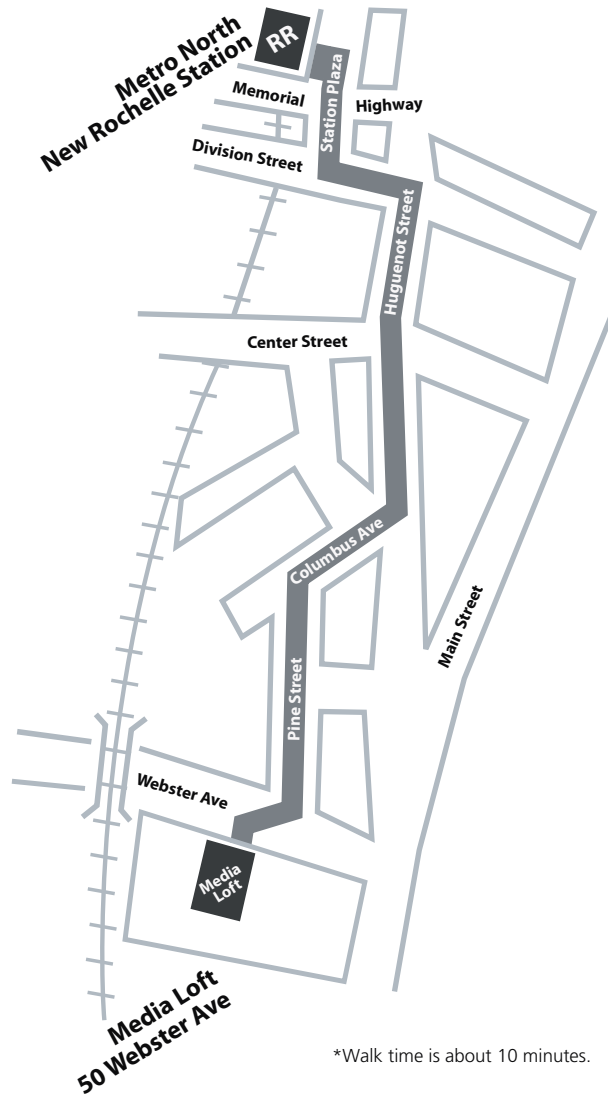

### Directions: From NYC and CT

Driving: Take I-95 to exit 15; turn right at end of ramp onto Rt. 1 (Main St.); at 5th light turn left onto Webster Ave.

Train: From Grand Central Terminal take Metro North (New Haven Line) to New Rochelle

Walk from Train Stn:

\*Walk time is about 10 minutes.